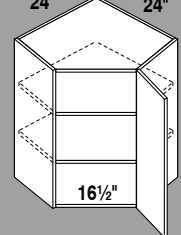

30" or 40" High Corner Wall Cabinet

12"D

		White	Maple
30"	WA2430	$195	$219
40"	WA2440	$283	$317